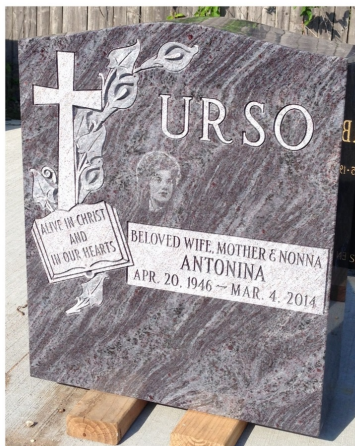

Offer #5 - Bahama Blue Granite

Monument: Width 1'8" Depth 8" Height 2'.

Matching Base: Width 2' Depth 10" Height 10"

Contact our office for LARGER SIZE Monument

Finish: Polished on ALL four sides including the top. Base will have a finish within the rules and regulations of the cemetery.

Includes Setting in the Cemetery, Your choice of sandblasted design.

ALL Lettering is included

$1995 (does not include cemetery fees)